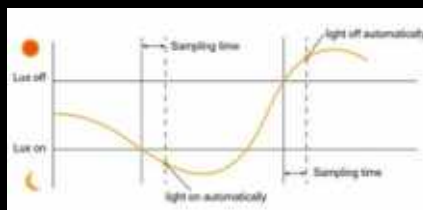

4KV Internal + 10KV Surge Protection

LED Type - 5050
Beam Angle - 70°
Optics Type - Spiral

Accessories

I-Bolt

Safety Rope

Architectural Range

- COB light
- Downlight
- Surface light
- Pop out light
- Pullout light
- Wall lights
- Laser light
- Wall washer AI
- Profile Silicon
- Profile Multi
- light Track
- light Strip light
- Magnetic light
- Panel light