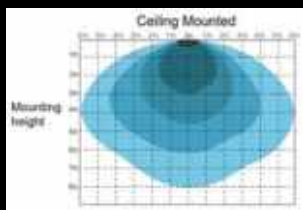

4KV Internal + 10KV Surge Protection

LED Type - 5050
Beam Angle - 70°
Optics Type - Spiral

Accessories

I-Bolt

Safety Rope

Architectural Range

- COB light
- Downlight
- Surface light
- Pop out light
- Pullout light
- Wall lights
- Laser light
- Wall washer AI
- Profile Silicon
- Profile Multi
- light Track
- light Strip light
- Magnetic light
- Panel light