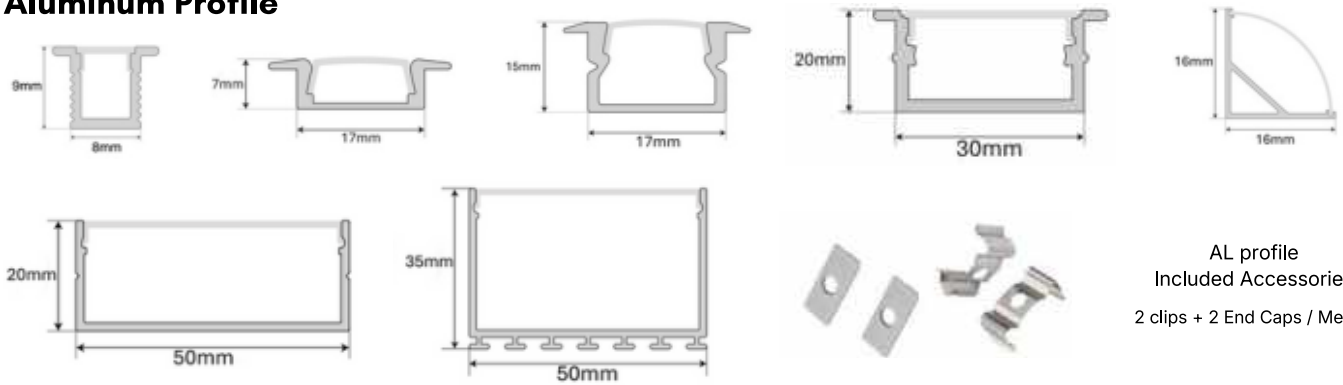

Smart control

Silicon Profile

Silicon Profile Accessories

Aluminum Profile

AL profile
Included Accessories
2 clips + 2 End Caps / Meter

Strip Light

IP Strip

LED/Meter - 120 / 180 / 240 - 2835LED
Wattage Per Meter - 8W / 14W / 18W
CCT - WW / NW / CW
Width - 120LED/Meter - 5mm/8mm
180LED/Meter - 5mm/10mm
240LED/Meter - 10mm
Protections - IP65 in 120LED/Meter
Input Voltage - 12V / 24V
Dual CCT in 180 LED/Meter