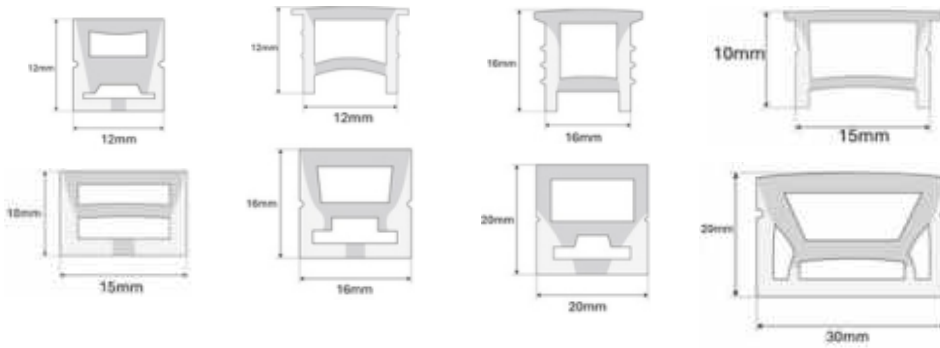

Silicon Profile

Silicon Profile Accessories